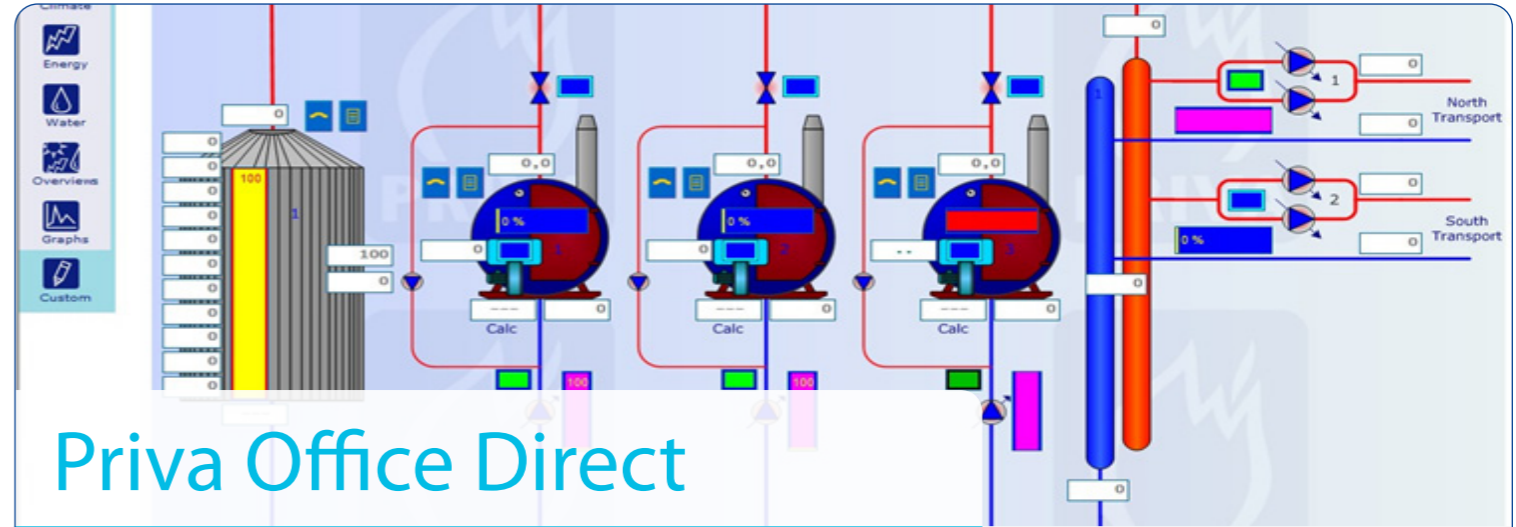

Priva Office Direct

Your graphical user-interface for your process computer operations